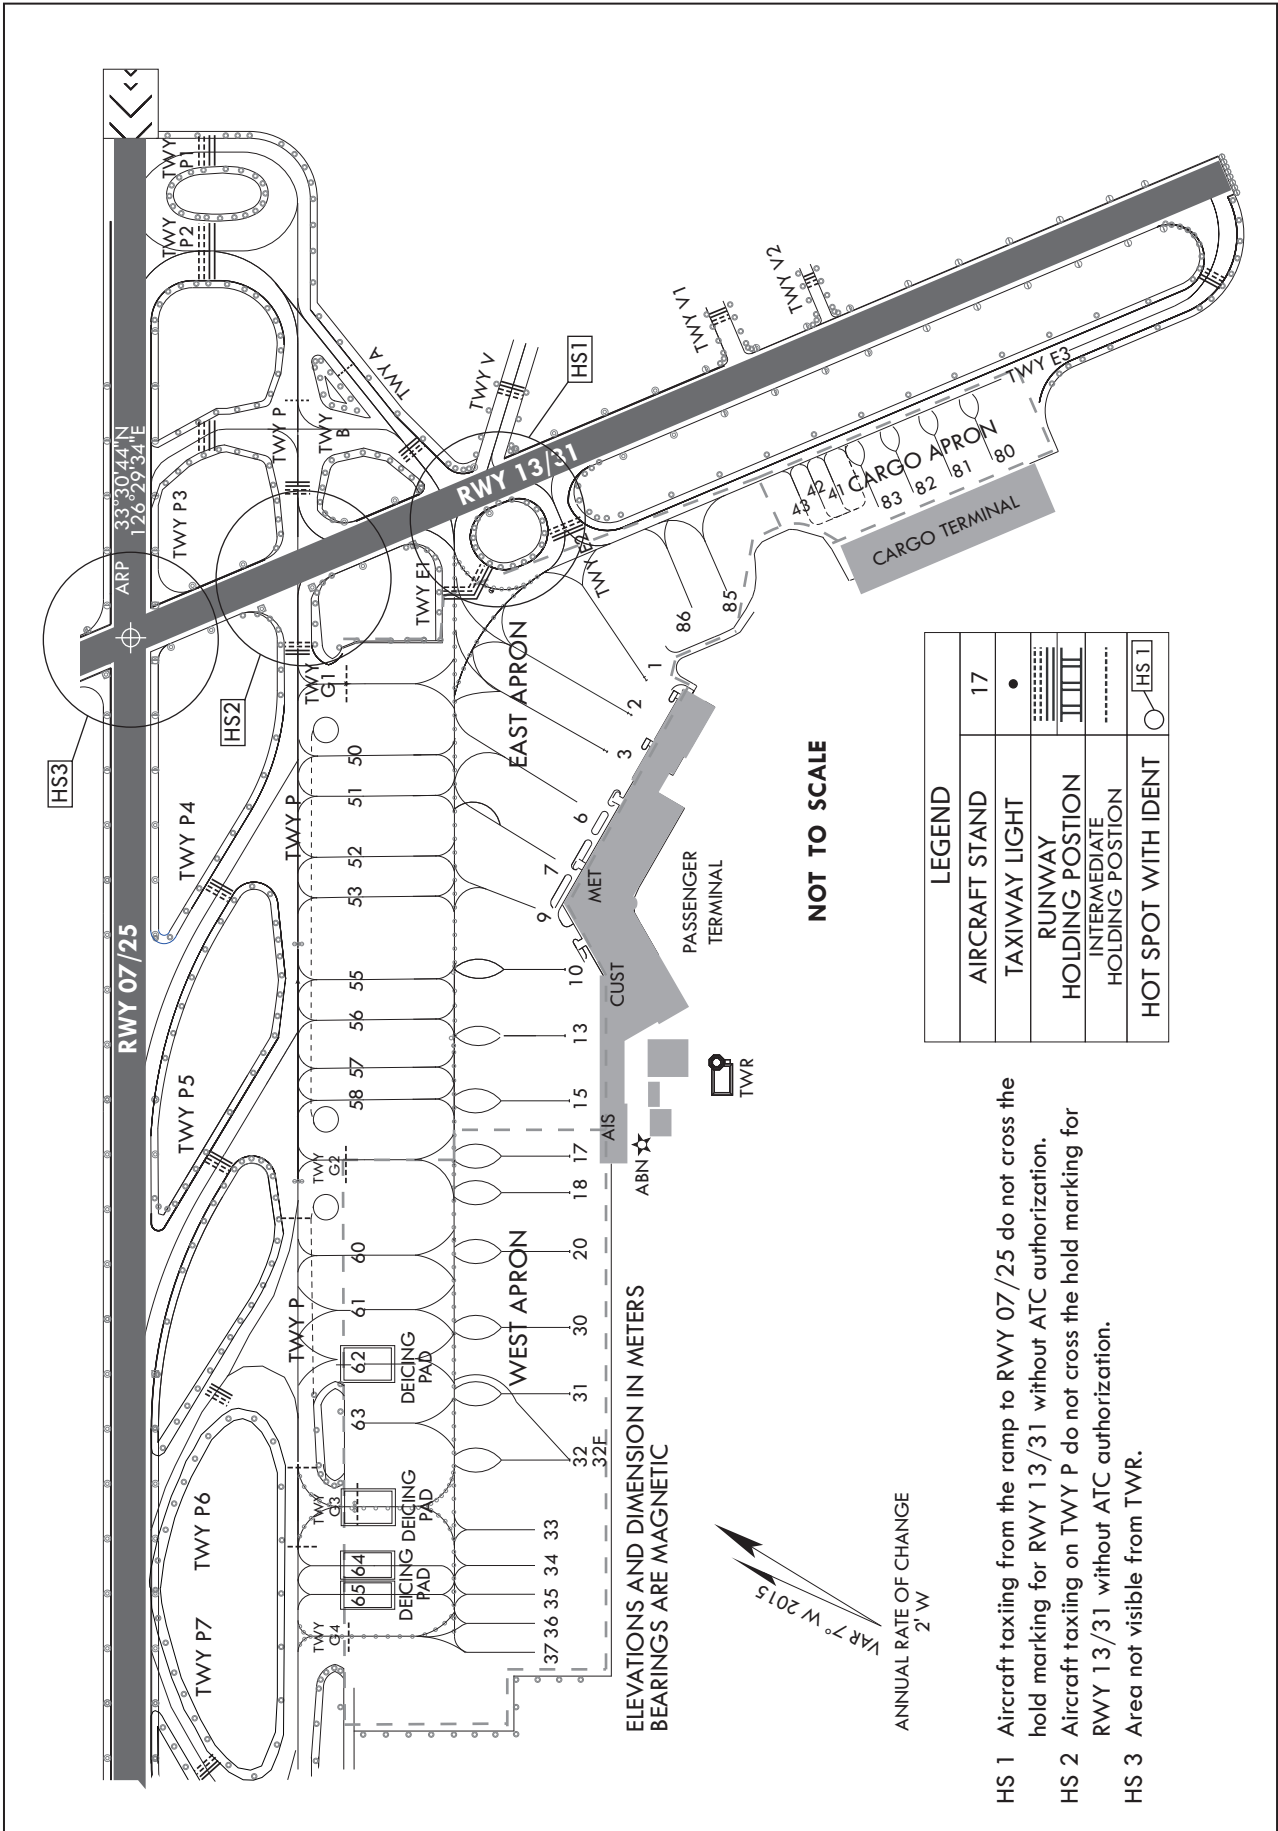

AIRCRAFT PARKING/
DOCKING CHART - ICAO

APRON ELEV
27 m

TWR	118.2
GND	121.65

JEJU/Jeju INTL

Change : Information of TWY G4 intermediate holding position.